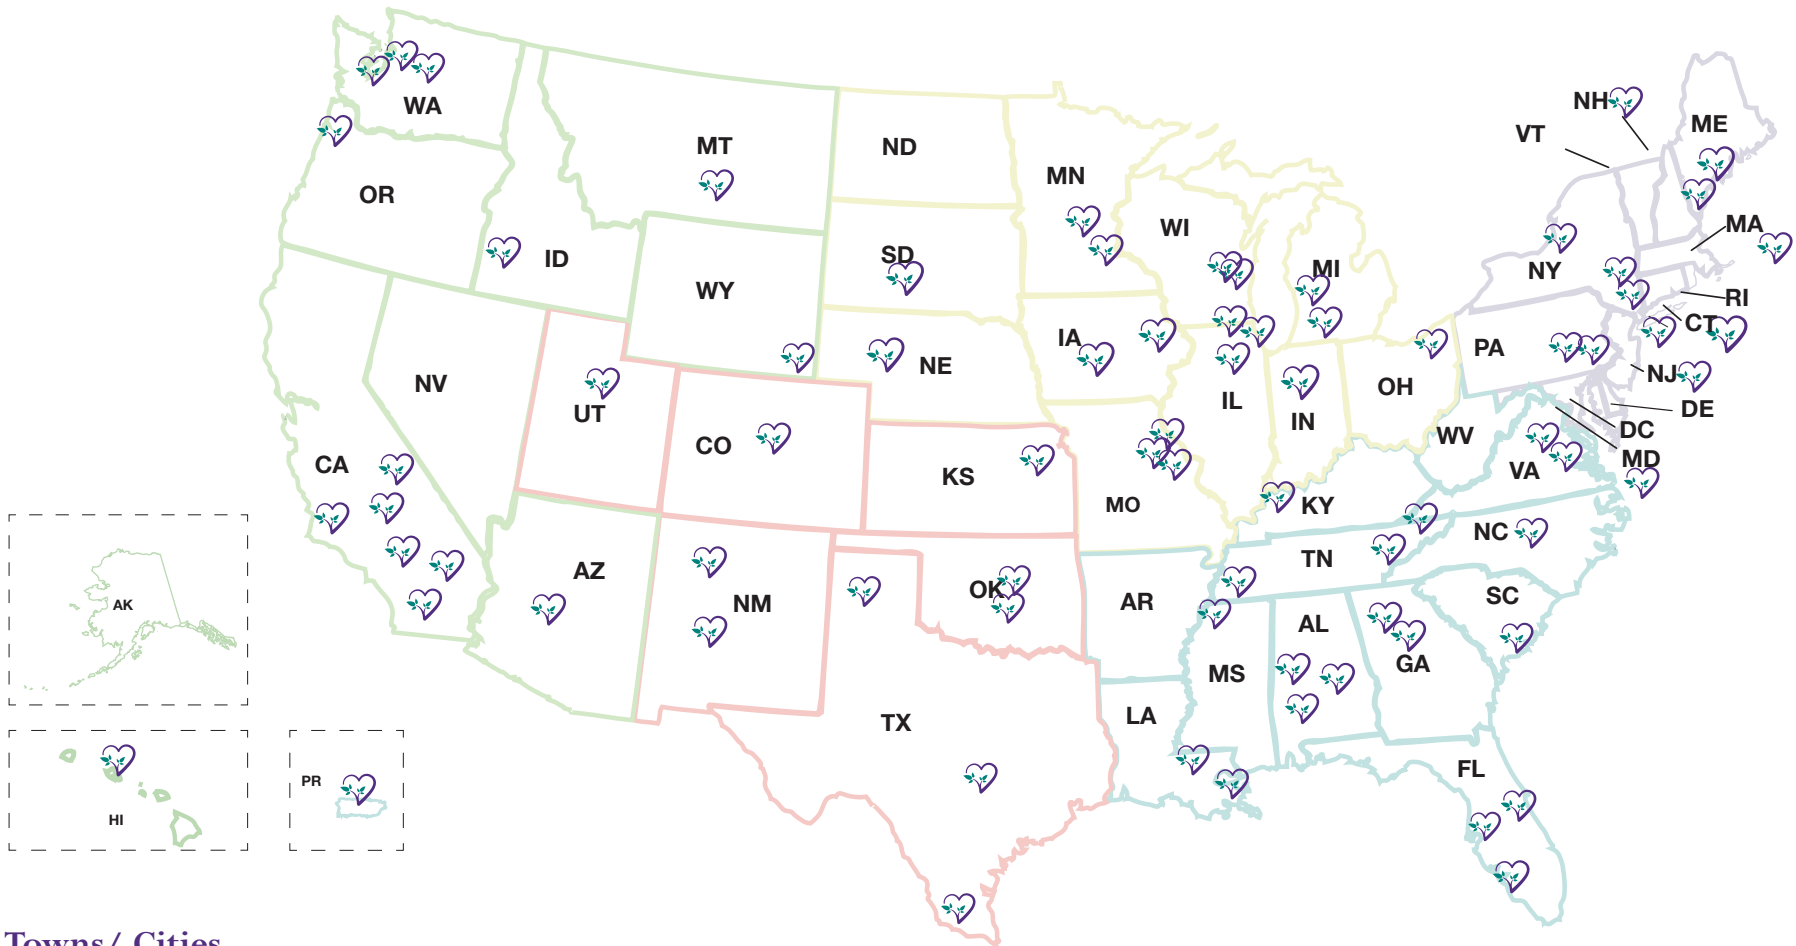

FIND YOUR REGIONAL COORDINATOR*

Towns/ Cities

ALABAMA

Luverne
Pelham
Dothan

ARIZONA

Peoria
Mesa

CALIFORNIA

San Luis Obispo
Riverdale
Turlock
Escondido
Torrance
Irvine

COLORADO

Colorado Springs

CONNECTICUT

Hartford

FLORIDA

Viera
Port Charlotte
Deland

GEORGIA

Alpharetta
Decatur

OREGON

Hillsboro

PENNSYLVANIA

Dresher
Allentown

PUERTO RICO

Guaynabo

SOUTH CAROLINA

James Island

SOUTH DAKOTA

Martin

TENNESSEE

Memphis
Sweetwater
Bristol

TEXAS

San Antonio
Amarillo
Mercedes

UTAH

Layton